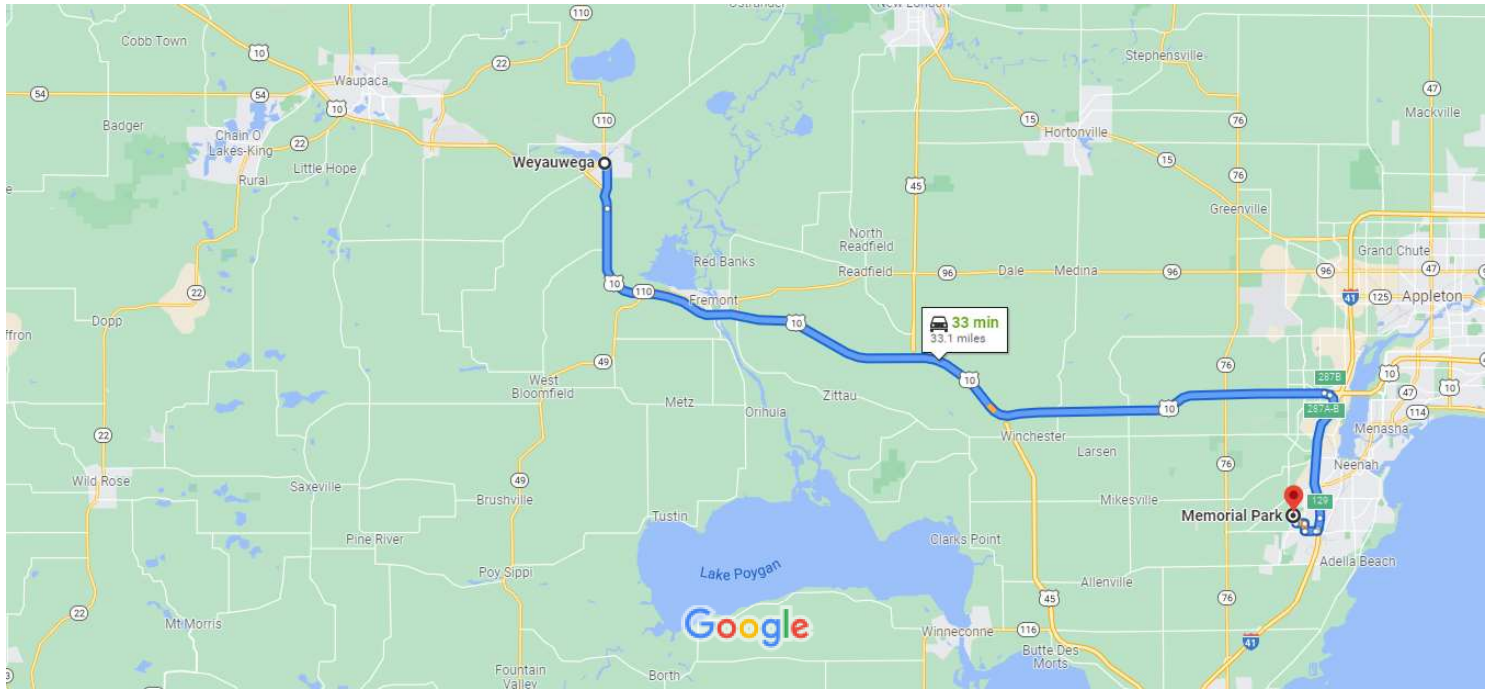

Weyauwega, WI to Memorial Park, Neenah, WI 54956

Drive 33.1 miles, 33 min

Map data ©2021 2 mi

Weyauwega

Wisconsin 54983

Continue to Weyauwega

- 3 min (1.5 mi)
- ↑ 1. Head east on E Main St toward N Pine St
449 ft
- 2. Turn right at the 1st cross street onto Pine St
1.5 mi

Continue on US-10 E to Neenah. Take exit 129 from I-41/US-41 S

- 27 min (30.4 mi)
- ⤴ 3. Merge onto US-10 E
25.7 mi
- 4. Take exit 287A-B for US-41 N/US-41 S toward Green Bay/Milwaukee
0.2 mi
- ⤴ 5. Keep right at the fork to continue on Exit 287B, follow signs for Interstate 41 S/Milwaukee and merge onto I-41/US-41 S
4.1 mi
- 6. Take exit 129 for Breezewood Ln toward Bell Street
0.3 mi

Take Breezewood Ln, Tullar Rd and Apple Blossom Dr to your destination

3 min (1.2 mi)

-  7. Keep right to continue toward Breezewood Ln

 289 ft
-  8. Continue onto Breezewood Ln

 262 ft
-  9. At the traffic circle, take the 1st exit and stay on Breezewood Ln

 0.3 mi
-  10. Keep right to continue toward Tullar Rd

 233 ft
-  11. Slight right onto Tullar Rd

 0.2 mi
-  12. Turn left onto Apple Blossom Dr

 0.3 mi
-  13. Turn right

 0.2 mi
-  14. Turn right

 49 ft

Memorial Park